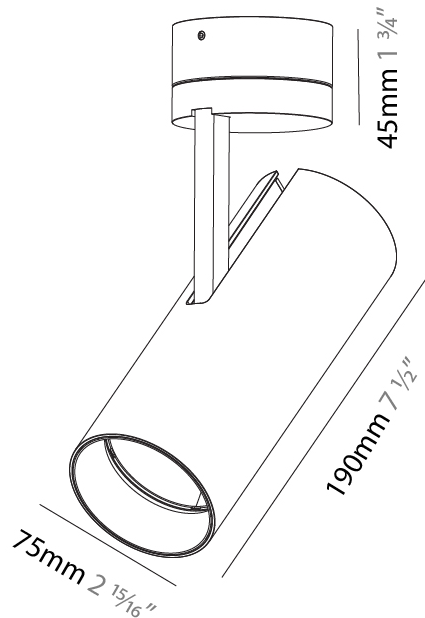

GENERAL

Series: Imagine
Subseries: Imagine 75
Brand: Prolicht
Division: Architectural
Mounting Type: Surface
Mounting Location: Ceiling
Subcategory: Spots

PHYSICAL

Shape: Cylinder
Diameter (mm): 75
Diameter (in): 2 ¹⁵/₁₆
Height (mm): 190
Height (in): 7 ¹/₂
Max. Overall Height (mm): 235
Max. Overall Height (in): 9 ³/₄
Light Distribution: Adjustable / Direct
Weight (kg): 0.919
Weight (lbs): 2.02
Fixture Finish: SSR / BKV / CWI / CRY / HAB / LAG / UFT / ITA / RUA / RUR / MIC / FTG / MYG / TWT / LOD / PUS / FRO / FUP / KIA / POP / BLS / SPG / MEY / GOH / GUM / CHC / COM / ABZ / JAG / OBR / MOS / ROR
Fixture Material: Aluminum Die Cast

ELECTRICAL

Lamp Type: LED (Zhaga Standard)
Input Wattage (W): 13.2 / 16.5
Total Output Wattage (W): 12 / 15
Dimming: Tri-Mode (Non-Dimming and Phase Dimming (120Vac only) and 0-10V Dimming)
Driver Included: Yes
Driver Location: Integrated
Driver Type: Constant Current - Universal
Driver Class: Class 2
Input Voltage (V): 120 - 277
Constant Current (MA): 350

LED

Number of LEDs: 1
Color Temperature (°K): 2700 / 3000 / 3500 / 4000
Max. Delivered Lumen (lm): 870 / 970 / 1038 / 1060
CRI: >90 CRI
Lamp Life (hrs): 50000

OPTICAL

Reflector°: 10
Adjustability: Rotational 350°; Tilt 90°

RATINGS AND CERTIFICATIONS

Certified By: Certified for North American Standards
IP rating: IP20