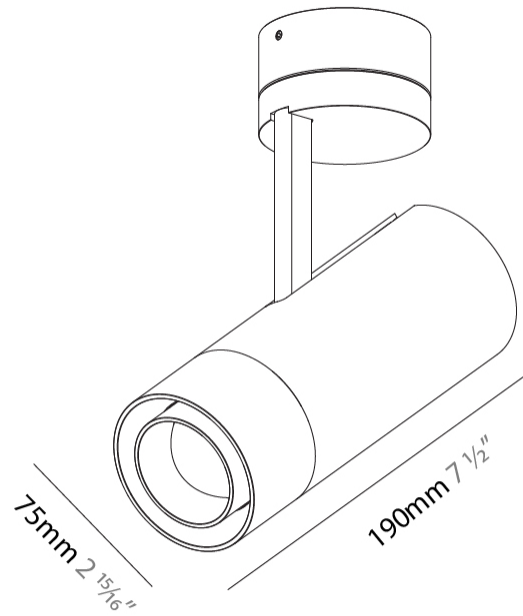

GENERAL

Series: Imagine
 Subseries: Imagine Flex
 Brand: Prolicht
 Division: Architectural
 Mounting Type: Surface
 Mounting Location: Ceiling
 Subcategory: Spots

PHYSICAL

Shape: Cylinder
 Diameter (mm): 75
 Diameter (in): 2 ¹⁵/₁₆
 Height (mm): 190
 Height (in): 7 ¹/₂
 Max. Overall Height (mm): 235
 Max. Overall Height (in): 9 ¹/₄
 Light Distribution: Adjustable / Direct
 Weight (kg): 0.919
 Weight (lbs): 2.02
 Fixture Finish: SSR / BKV / CWI / CRY / HAB / LAG / UFT / ITA / RUA / RUR / MIC / FTG / MYG / TWT / LOD / PUS / FRO / FUP / KIA / POP / BLS / SPG / MEY / GOH / GUM / CHC / COM / ABZ / JAG / OBR / MOS / ROR
 Fixture Material: Aluminum Die Cast

OPTICAL

Reflector°: 14° to 48°
 Adjustability: Rotational 350°; Tilt 90°

RATINGS AND CERTIFICATIONS

Certified By: Certified for North American Standards
 IP rating: IP20

A3D105-

PROJECT

TYPE

SPECIFIER