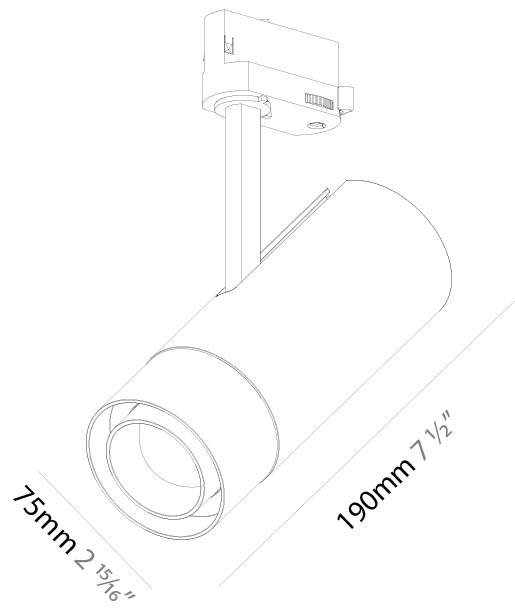

GENERAL

Series: Imagine
Subseries: Imagine Flex
Brand: Prolicht
Division: Architectural
Mounting Type: Track
Mounting Location: Ceiling
Subcategory: Spots

PHYSICAL

Shape: Cylinder
Diameter (mm): 75
Diameter (in): 2 ¹⁵/₁₆
Height (mm): 190
Height (in): 7 ¹/₂
Max. Overall Height (mm): 210
Max. Overall Height (in): 8 ¹/₄
Light Distribution: Adjustable / Direct
Weight (kg): 0.702
Weight (lbs): 1.54
Fixture Finish: SSR / BKV / CWI / CRY / HAB / LAG / UFT / ITA / RUA / RUR / MIC / FTG / MYG / TWT / LOD / PUS / FRO / FUP / KIA / POP / BLS / SPG / MEY / GOH / GUM / CHC / COM / ABZ / JAG / OBR / MOS / ROR
Holder Finish: BLK / WHI / SIL
Fixture Material: Aluminum Die Cast

ELECTRICAL

Lamp Type: LED (Zhaga Standard)
Input Wattage (W): 20
Total Output Wattage (W): 18.2
Dimming: Tri-Mode (Non-Dimming and Phase Dimming (120Vac only) and 0-10V Dimming)
Driver Included: Yes
Driver Location: Integrated
Driver Type: Constant Current - Universal
Driver Class: Class 2
Input Voltage (V): 120 - 277
Constant Current (MA): 500

LED

Number of LEDs: 1
Color Temperature (°K): 2700 / 3000 / 3500 / 4000
Max. Delivered Lumen (lm): 788 / 817 / 859 / 876
Nominal Lumen (lm): 1782 / 1848 / 1941 / 1981
CRI: >90 CRI
Lamp Life (hrs): 50000

OPTICAL

Reflector°: 14° to 48°
Adjustability: Rotational 350°; Tilt 90°

RATINGS AND CERTIFICATIONS

Certified By: Certified for North American Standards
IP rating: IP20