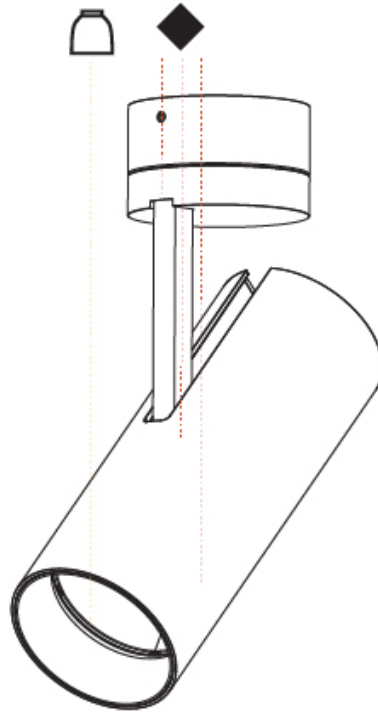

A3D113-

PROJECT

TYPE

SPECIFIER

QUANTITY

DATE