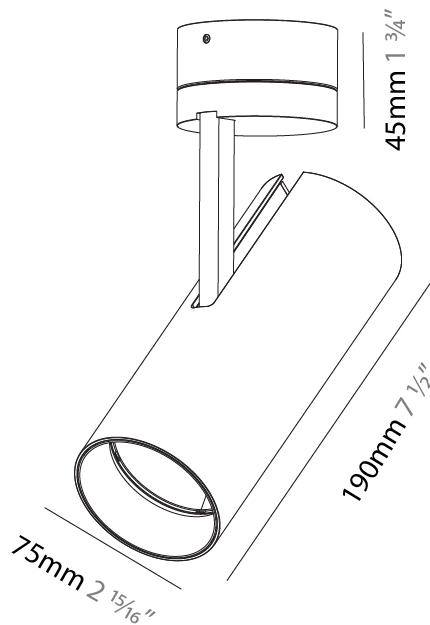

GENERAL

Series: Imagine
Subseries: Imagine 75
Brand: Prolicht
Division: Architectural
Mounting Type: Surface
Mounting Location: Ceiling
Subcategory: Spots

PHYSICAL

Shape: Cylinder
Diameter (mm): 75
Diameter (in): 2 ¹⁵/₁₆
Height (mm): 190
Height (in): 7 ¹/₂
Max. Overall Height (mm): 235
Max. Overall Height (in): 9 ³/₄
Light Distribution: Adjustable / Direct
Weight (kg): 0.919
Weight (lbs): 2.02
Fixture Finish: SSR / BKV / CWI / CRY / HAB / LAG / UFT / ITA / RUA / RUR / MIC / FTG / MYG / TWT / LOD / PUS / FRO / FUP / KIA / POP / BLS / SPG / MEY / GOH / GUM / CHC / COM / ABZ / JAG / OBR / MOS / ROR
Fixture Material: Aluminum Die Cast

ELECTRICAL

Lamp Type: LED (Zhaga Standard)
Input Wattage (W): 20.9
Total Output Wattage (W): 19
Dimming: Tri-Mode (Non-Dimming and Phase Dimming (120Vac only) and 0-10V Dimming)
Driver Included: Yes
Driver Location: Integrated
Driver Type: Constant Current - Universal
Driver Class: Class 2
Input Voltage (V): 120 - 277
Constant Current (MA): 500

LED

Number of LEDs: 1
Color Temperature (°K): 2700 / 3000 / 3500 / 4000
Max. Delivered Lumen (lm): 1490 / 1530 / 1607 / 1640
CRI: >90 CRI
Lamp Life (hrs): 50000

OPTICAL

Reflector°: 20 / 25 / 40
Adjustability: Rotational 350°; Tilt 90°

RATINGS AND CERTIFICATIONS

Certified By: Certified for North American Standards
IP rating: IP20